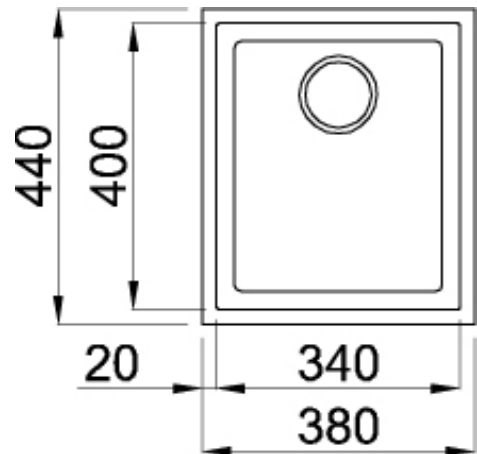

Product Specification Sheet
ELGQ100-40

Quadra Undermount
 Elleci Quadra Granitek 340 Single Bowl

<u>Models</u>	<u>Corner Radius</u>
08 ELGQ100-40 <i>Black</i>	10mm
08 ELGQ100-68 <i>White</i>	
<u>Overall Dimensions W x D</u>	<u>Waste</u>
380 x 440mm	90mm
<u>Bowl Dimensions W x D x H</u>	<u>Minimum Cabinet Size</u>
340 x 400 x 220mm	460mm

Material & Finish
 Granitek, Honed

Accessories Available (optional)

BFDDB
 DRAINING BASKET
 390 X 325mm

BFRMB
 ROLLER MAT
 480 X 450mm

E&OE – it is recommended all measurements are taken directly from the product. Specification subject to change without notice, always consult the literature supplied with the product. Coloured images are indicative only.